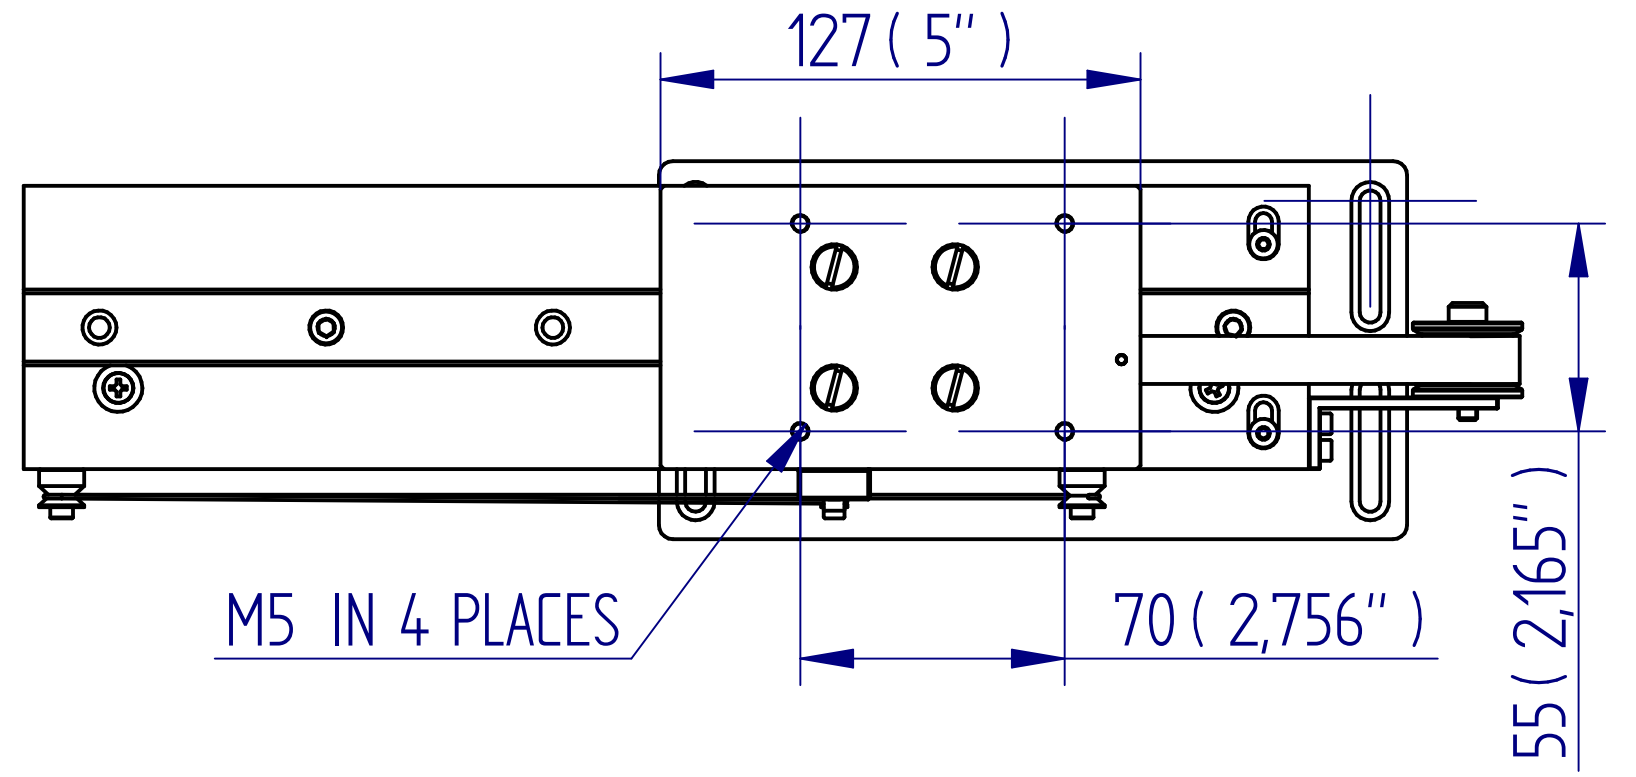

ALL DIMENSIONS ARE IN MILLIMETRES
FOLLOWED BY INCHES: MM (IN")

ANVIL PLATE FIXINGS DETAIL

ACC008-208 Assisted Pull Peel Table

1:2 @ A3