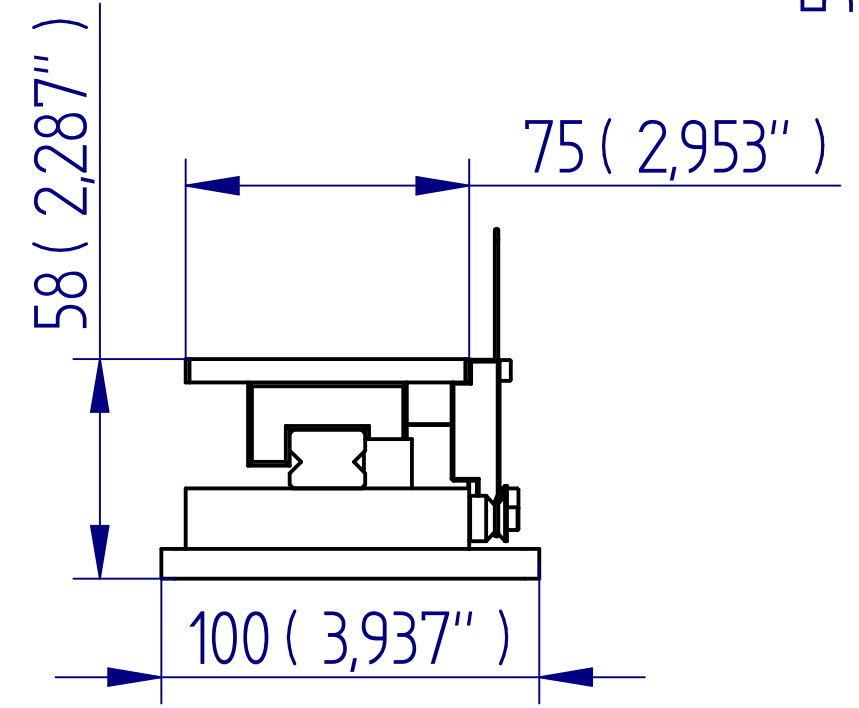

ALL DIMENSIONS ARE IN MILLIMETRES
FOLLOWED BY INCHES: MM (IN")

ANVIL PLATE FIXINGS DETAIL

ACC008-208 Assisted Pull Peel Table

1:2 @ A3