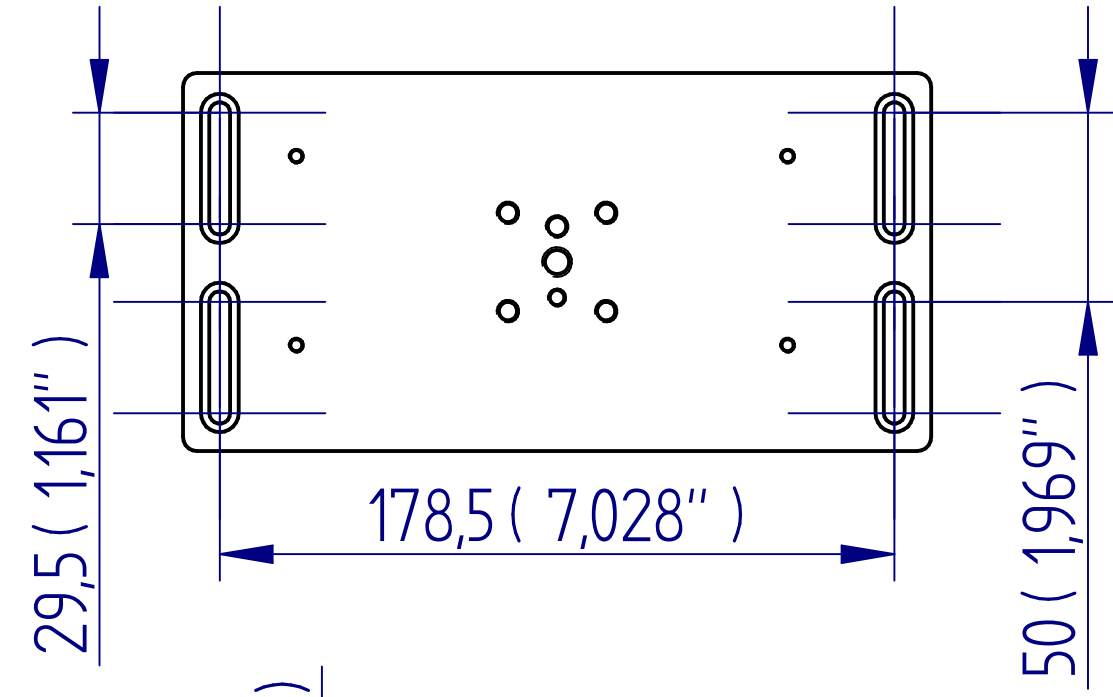

ALL DIMENSIONS ARE IN MILLIMETRES
FOLLOWED BY INCHES: MM (IN")

ANVIL PLATE FIXINGS DETAIL

ACC008-208 Assisted Pull Peel Table

1:2 @ A3