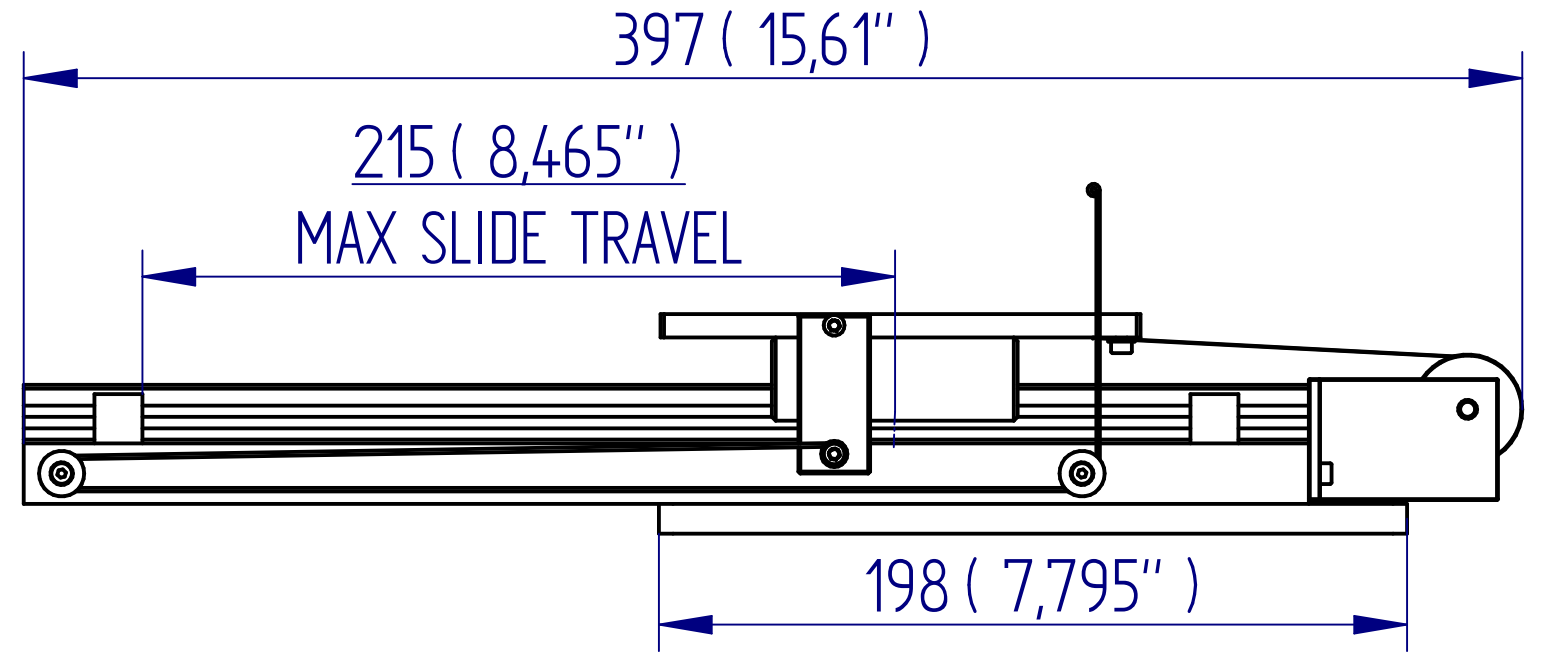

ALL DIMENSIONS ARE IN MILLIMETRES
FOLLOWED BY INCHES: MM (IN")

ANVIL PLATE FIXINGS DETAIL

ACC008-208 Assisted Pull Peel Table

1:2 @ A3