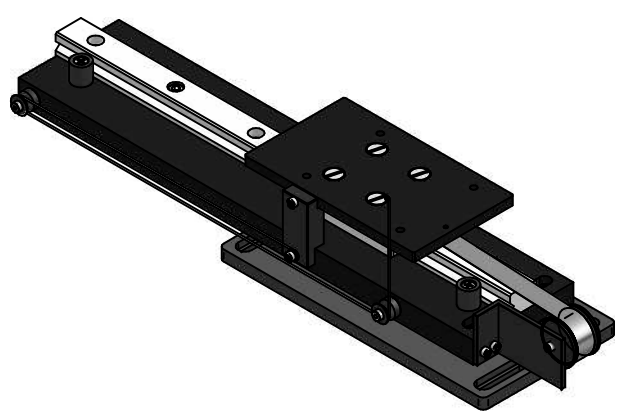

ALL DIMENSIONS ARE IN MILLIMETRES
FOLLOWED BY INCHES: MM (IN")

ANVIL PLATE FIXINGS DETAIL

ACC008-208 Assisted Pull Peel Table

1:2 @ A3